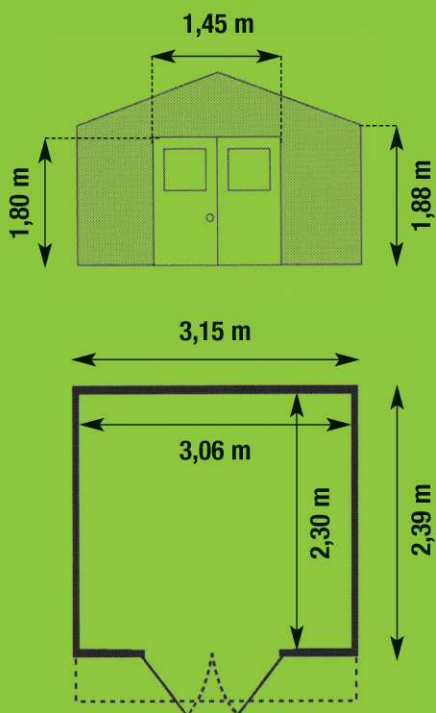

7m² Garden building

Description

Green grey boards + white pole

Reference: 22 207 1 38 Barcode: 3 100038 07245 5

Blue grey boards + white pole

Reference: 22 207 1 37 Barcode: 3 100038 07244 8

Overall dimensions	3,15 x 2,39 m
Outside surface area	7,53 m ²
Inside surface area	7,04 m ²
Wall thickness	26 mm
Wall height	1,88 m
Ridge height	2,50 m
Roof	worked PVC boards
Roof slope	20° - 36 %
Glass doors	2 0,72 x 1,80 m
Glass size	2 W 0,545 x H 0,275 m
Lock type	1 handle and lock
Stab beetles	2 W 0,682 x H 0,275 m
Weight	190 kg
Concrete slab dimensions	3,60 x 2,80 m
Materials	PVC + metal windows
Options	side window decorative boards