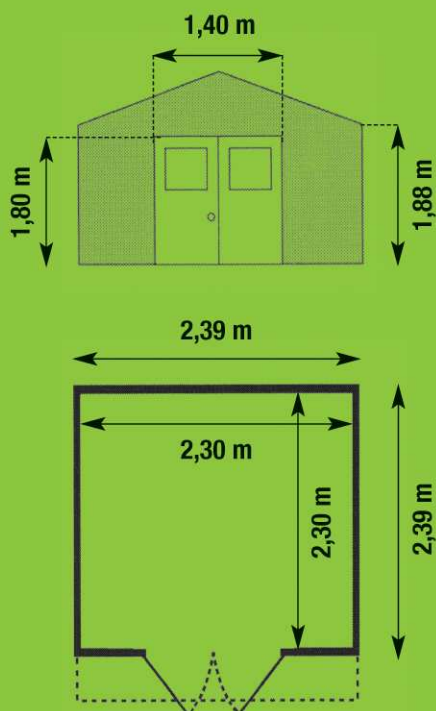

# 5m<sup>2</sup> Garden building

### Description

Green grey boards + white pole

Reference: 22 205 1 38 Barcode: 3 100038 07243 1

Blue grey boards + white pole

Reference: 22 205 1 37 Barcode: 3 100038 07242 4

Warranty

Maintenance free

Inalterable

Overall dimensions	2,39 x 2,39 m
Outside surface area	5,71 m <sup>2</sup>
Inside surface area	5,29 m <sup>2</sup>
Wall thickness	26 mm
Wall height	1,88 m
Ridge height	2,36 m
Roof	worked PVC boards
Roof slope	20° - 36 %
Glass doors	2 0,70 x 1,80 m
Glass size	2 W 0,526 x H 0,275 m
Lock type	1 handle and lock
Stab beetles	-
Weight	159 kg
Concrete slab dimensions	2,80 x 2,80 m
Materials	PVC + metal windows
Options	side window decorative boards