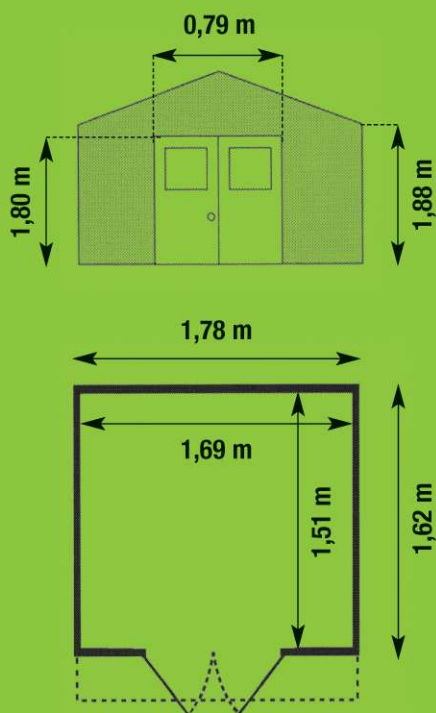

### 3m<sup>2</sup> Garden building

#### Description

Green grey boards + white pole

Reference: 22 203 1 38 Barcode: 3 100038 07241 7

Blue grey boards + white pole

Reference: 22 203 1 37 Barcode: 3 100038 07240 0

Overall dimensions		1,78 x 1,62 m
Outside surface area		2,88 m <sup>2</sup>
Inside surface area		2,55 m <sup>2</sup>
Wall thickness		26 mm
Wall height		1,88 m
Ridge height		2,25 m
Roof		worked PVC boards
Roof slope		20° - 36 %
Glass doors	1	0,79 x 1,80 m
Glass size	1	W 0,620 x H 0,275 m
Lock type	1	handle and lock
Stab beetles		-
Weight		100 kg
Concrete slab dimensions		2,40 x 2,00 m
Materials		PVC + metal windows
Options		side window decorative boards