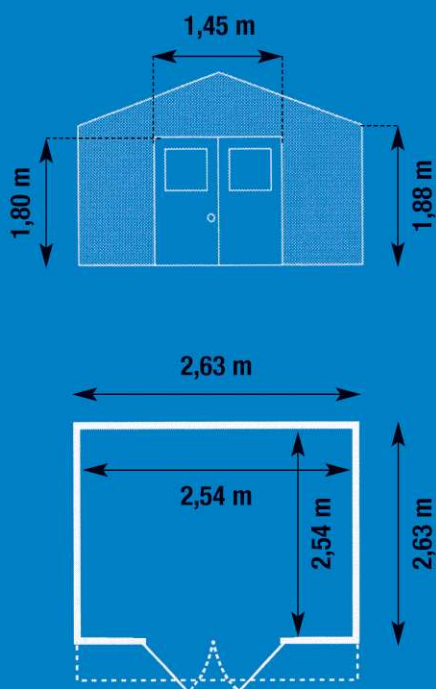

# 7m<sup>2</sup> Garden building

### Description

White blue grey grooved boards + blue grey pole

Reference: 22 307 1 39 Barcode: 3 100038 07250 9

White green grey grooved boards + green grey pole

Reference: 22 307 1 40 Barcode: 3 100038 07251 6

Warranty

Maintenance free

Inalterable

Overall dimensions	2,63 x 2,63 m
Outside surface area	6,92 m <sup>2</sup>
Inside surface area	6,45 m <sup>2</sup>
Wall thickness	26 mm
Wall height	1,88 m
Ridge height	2,40 m
Roof	worked PVC boards
Roof slope	20° - 36 %
Glass doors	2 0,72 x 1,80 m
Glass size	2 W 0,545 x H 0,600 m
Lock type	1 handle and lock
Fixed window	1 W 0,762 x H 0,609 m
Weight	170 kg
Concrete slab dimensions	3,20 x 3,20 m
Materials	PVC + metal windows
Options	side window decorative boards