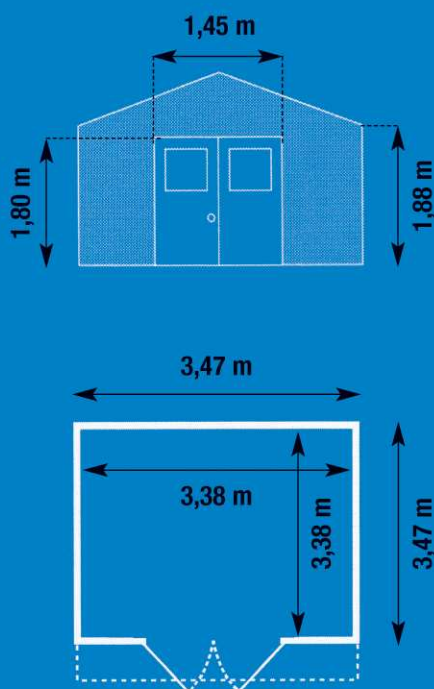

# 12m<sup>2</sup> Garden building

### Description

White blue grey grooved boards + blue grey pole

Reference: 22 312 1 39 Barcode: 3 100038 07252 3

White green grey grooved boards + green grey pole

Reference: 22 312 1 40 Barcode: 3 100038 07253 0

Overall dimensions		3,47 x 3,47 m
Outside surface area		12 m <sup>2</sup>
Inside surface area		11,42 m <sup>2</sup>
Wall thickness		26 mm
Wall height		1,88 m
Ridge height		2,56 m
Roof		worked PVC boards
Roof slope		20° - 36 %
Glass doors	2	0,72 x 1,80 m
Glass size	2	W 0,545 x H 0,600 m
Lock type	1	handle and lock
Fixed window	1	W 0,762x H 0,609 m
Weight		255 kg
Concrete slab dimensions		4,00 x 4,00 m
Materials		PVC + metal windows
Options		side window decorative boards